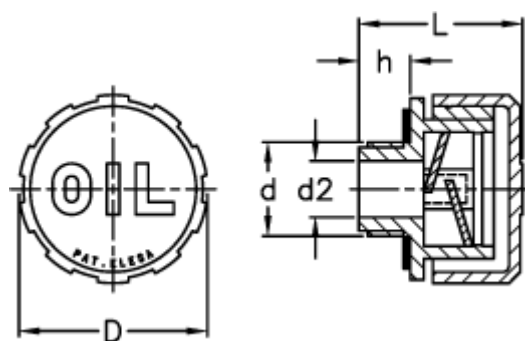

Data Sheet

Article number: 2311054101
Description: E+G Breather plug
SFP.30-1/2

Measures

D = 31
d = G 1/2
d2 = 12
h = 9.5
L = 29.5